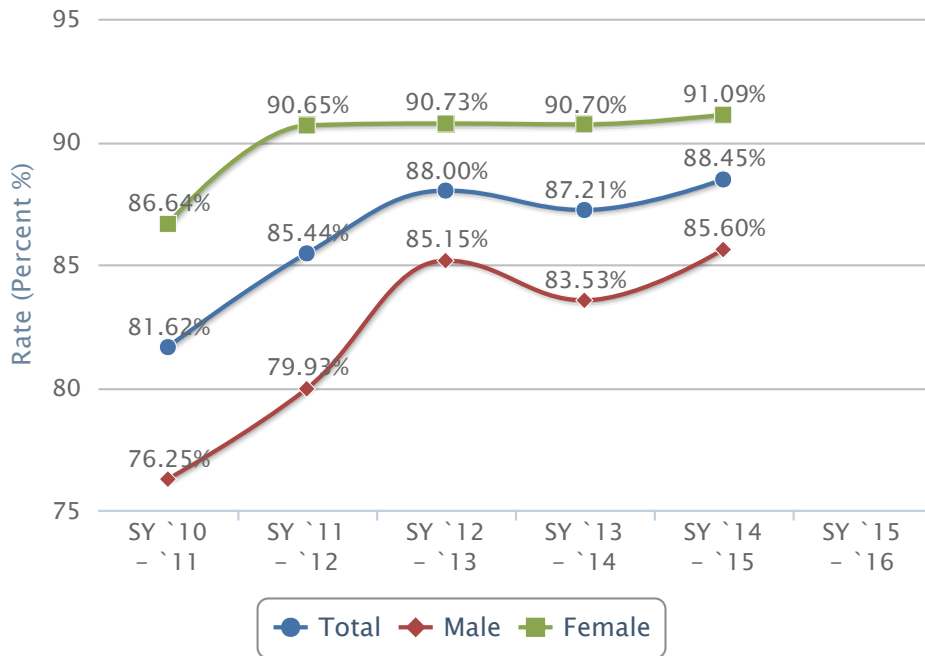

## Secondary School Promotion Rate by Sex

Cavite National High School / Public and Private

DepEd / EBEIS / SY 2015 - 2016