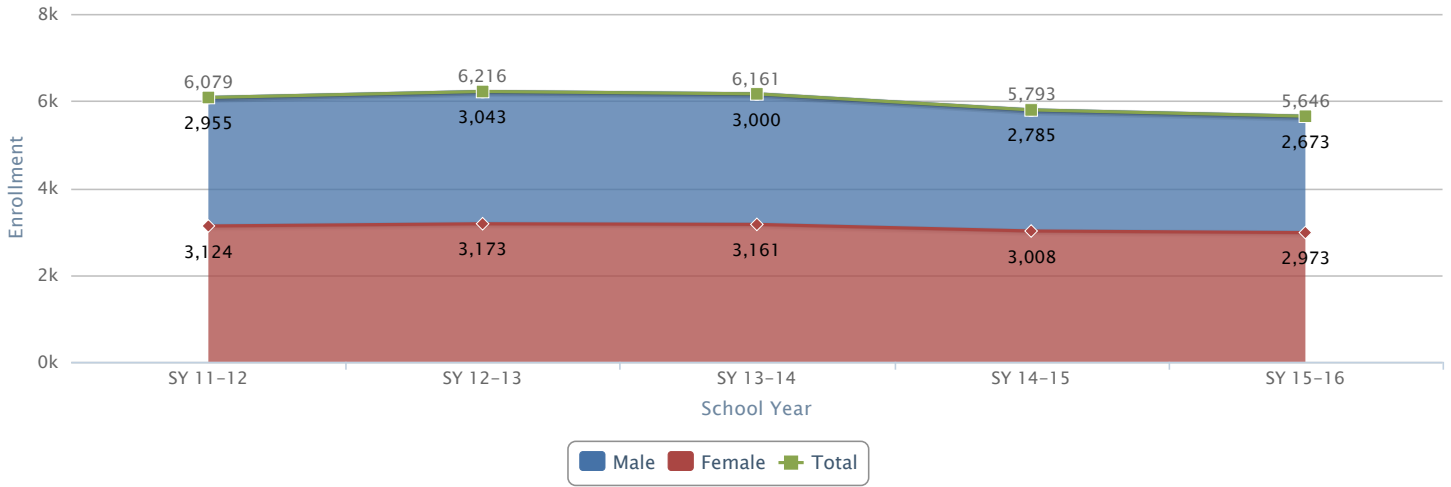

### Historical Enrollment by Sex

Cavite National High School / Public and Private

DepEd / EBEIS / SY 2015 - 2016