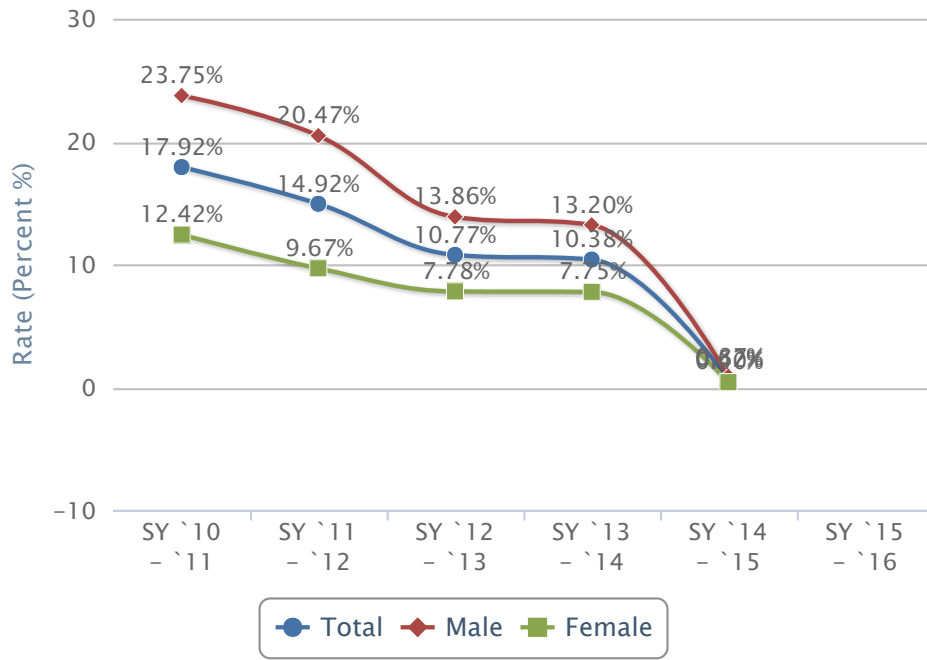

Secondary School Failure Rate by Sex

Cavite National High School / Public and Private

DepEd / EBEIS / SY 2015 - 2016