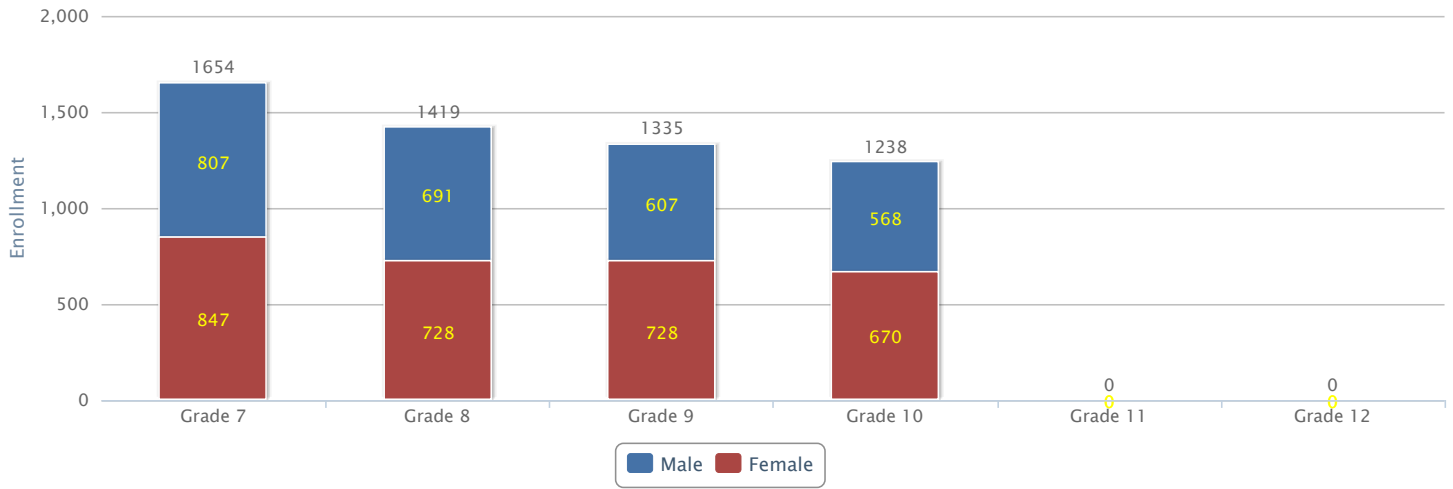

Enrollment by Sex

Cavite National High School / Public and Private

DepEd / EBEIS / SY 2015 - 2016