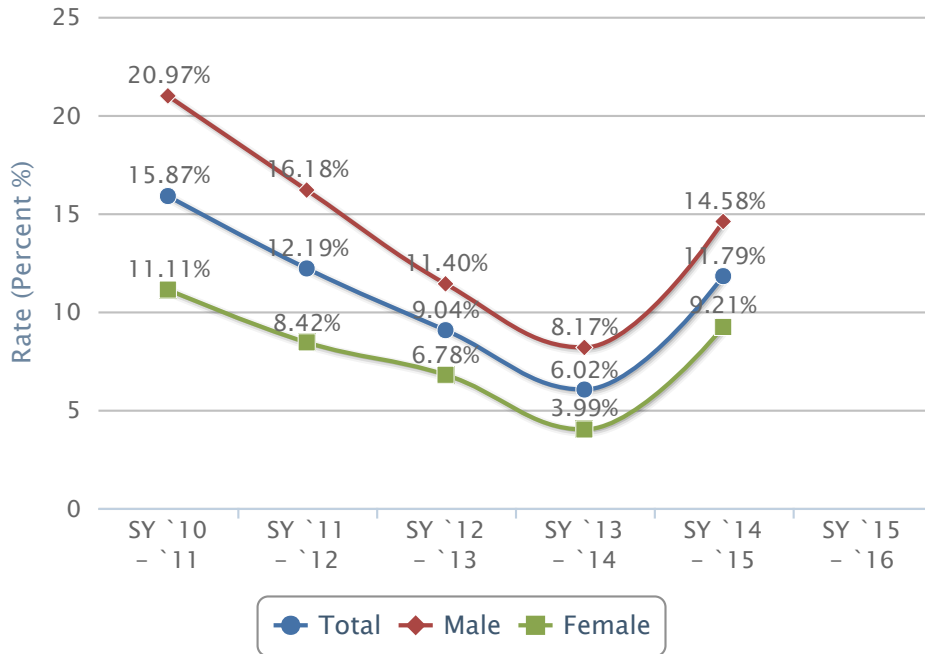

Secondary School Simple Dropout Rate by Sex

Cavite National High School / Public and Private

DepEd / EBEIS / SY 2015 - 2016